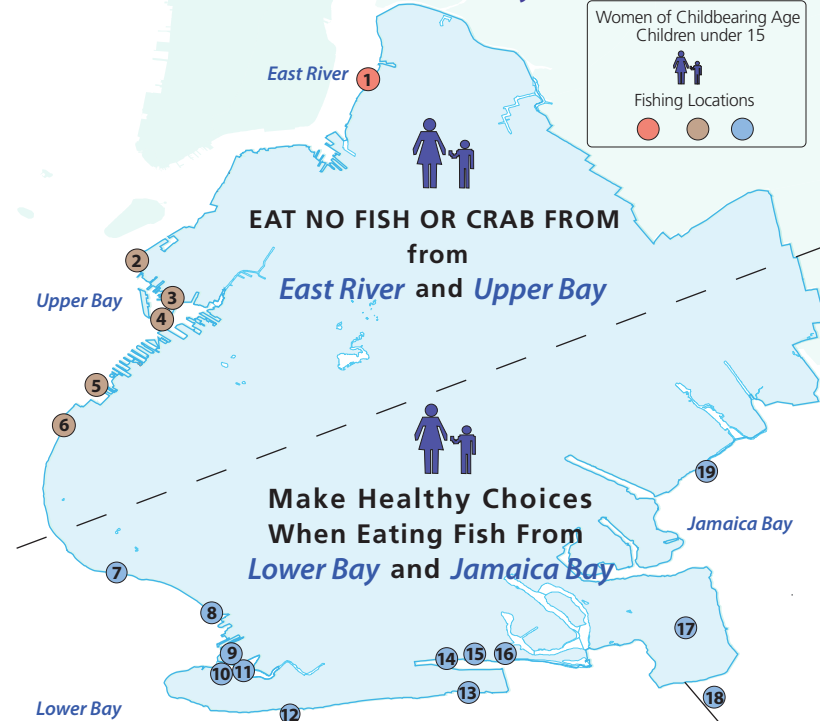

Know Your Catch

Women of Childbearing Age
Children under 15

Women not of Childbearing Age
Adult Males

Women of Childbearing Age Children under 15			Women not of Childbearing Age Adult Males			
Eat None	1M/Mon	1M/Wk	Eat None	1Meal/Month	1Meal/Week	
	>20 inch	<20 inch				
>25 inch	<25 inch					

Reel It In! Brooklyn

East River

1 Northside Pier

Upper Bay

2 Valentino Pier & Park

3 IKEA Piers

4 Columbia St Esplanade

5 58 St Pier

6 69 St Veterans Memorial Pier

Lower Bay

7 Shore Road Park

8 Caesar's Bay

9 Calvert Vaux Park

10 Coney Island Creek Park

11 Kaiser Park

12 Steeplechase Pier

13 Manhattan Beach Seawall

14 Sheepshead Bay Footbridge

15 Sheepshead Piers

16 Brigham Street End

Jamaica Bay

17 Floyd Bennett Field

18 Marine Pkwy Bridge

19 Canarsie Pier