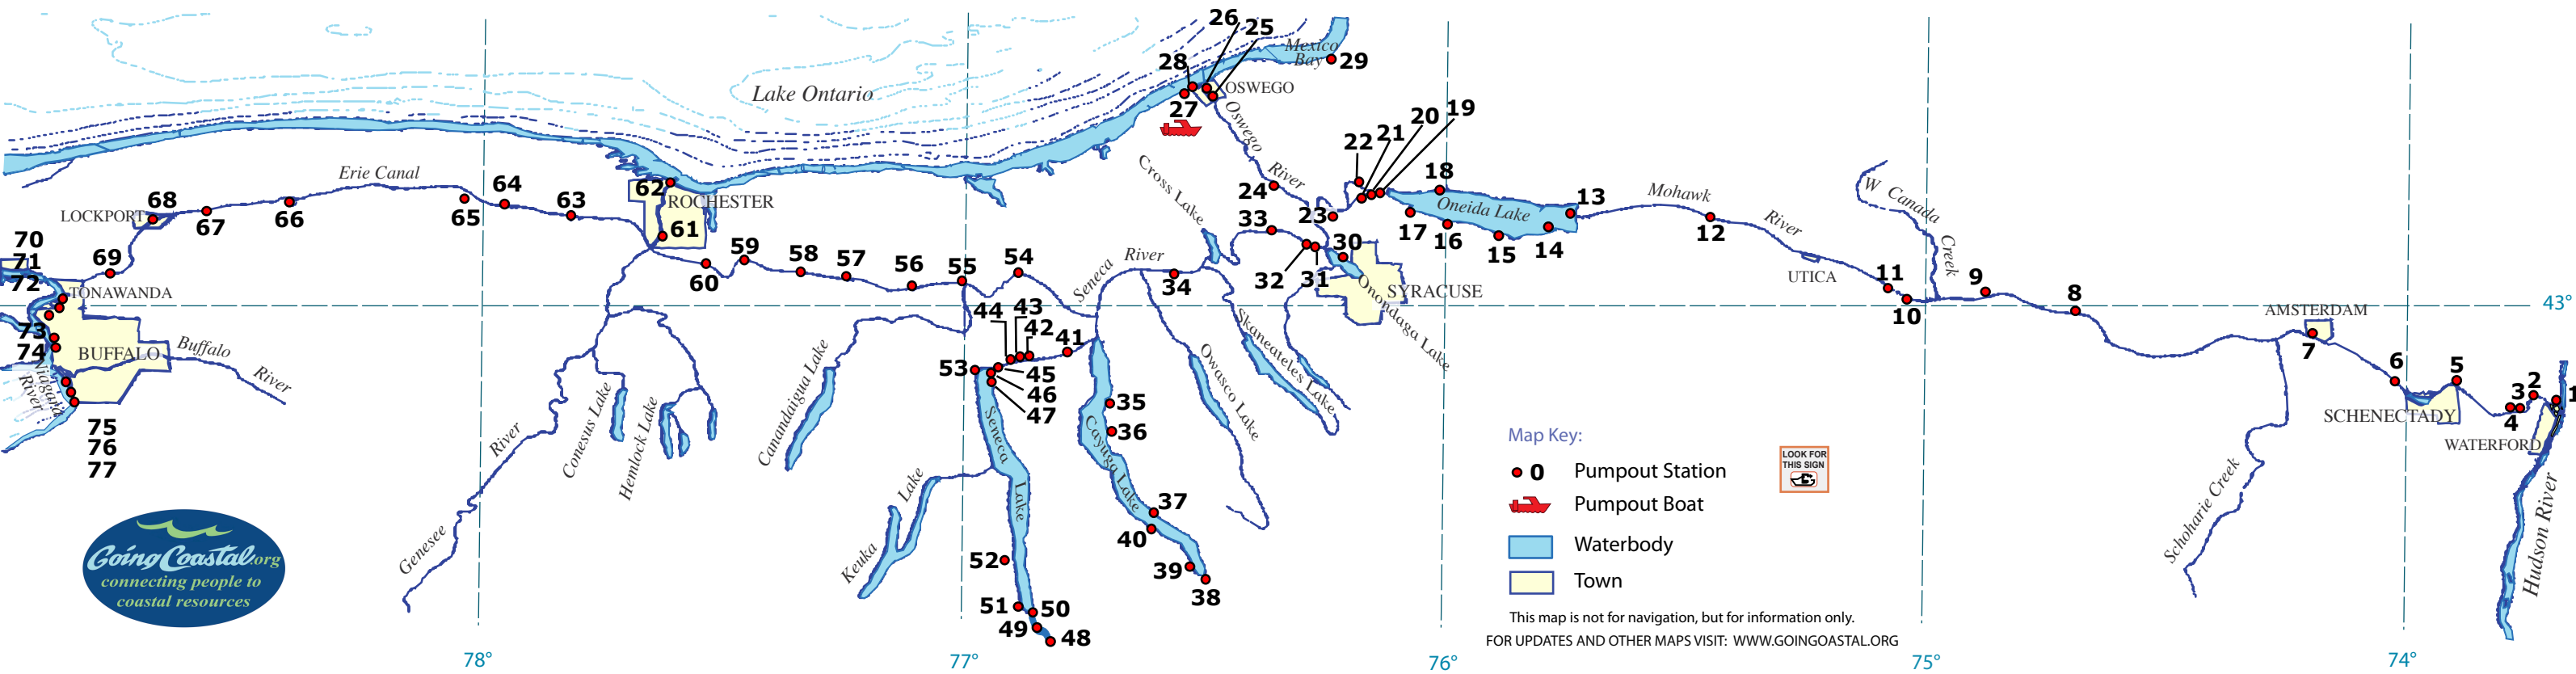

ERIE CANAL PUMPOUT MAP

Environmental Facilities Corporation

The New York State Canal System is an EPA disingated *No Discharge Area*. The discharge of treated and untreated sewage from boats' holding tank (gray water excluded) is prohibited. Failure to comply can result in fines. Find clean boating/clean marina, pollution prevention resources, maps at <http://www.goingcoastal.org>

Map Key:

- 0 Pumpout Station
- Pumpout Boat
- Waterbody
- Town

This map is not for navigation, but for information only.
FOR UPDATES AND OTHER MAPS VISIT: WWW.GOINGCOASTAL.ORG

KEEP NEW YORK'S WATERS CLEAN USE PUMPOUTS

This project is created by Going Coastal Inc, with funds from Clean Vessel Act granted by the NYS Environmental Facilities Corporation. Pumpouts on this map are open to all and do not charge fee for service