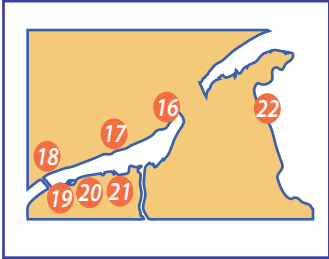

2016 HUDSON RIVER PUMPOUTS

Pumpouts

LOOK FOR THIS SIGN

No Discharge Area

County

Urban Area

NO DISCHARGE AREA (NDA)
The New York waters of the Hudson River are an EPA designated **No Discharge Area**, where it is illegal to discharge any boat sewage from a holding tank or portable toilet or use a direct discharge toilet anywhere in the river, from the Battery to Troy Dam. All sewage must be emptied at a pumpout station.
If the waterbody is not designated **NDA**, boaters can discharge treated sewage from a Type I or Type II USCG certified Marine Sanitation Device. The practice is discouraged in all waters of the NY-NJ Harbor Estuary, near shore waters, near shellfish beds, and areas of high boat concentration.