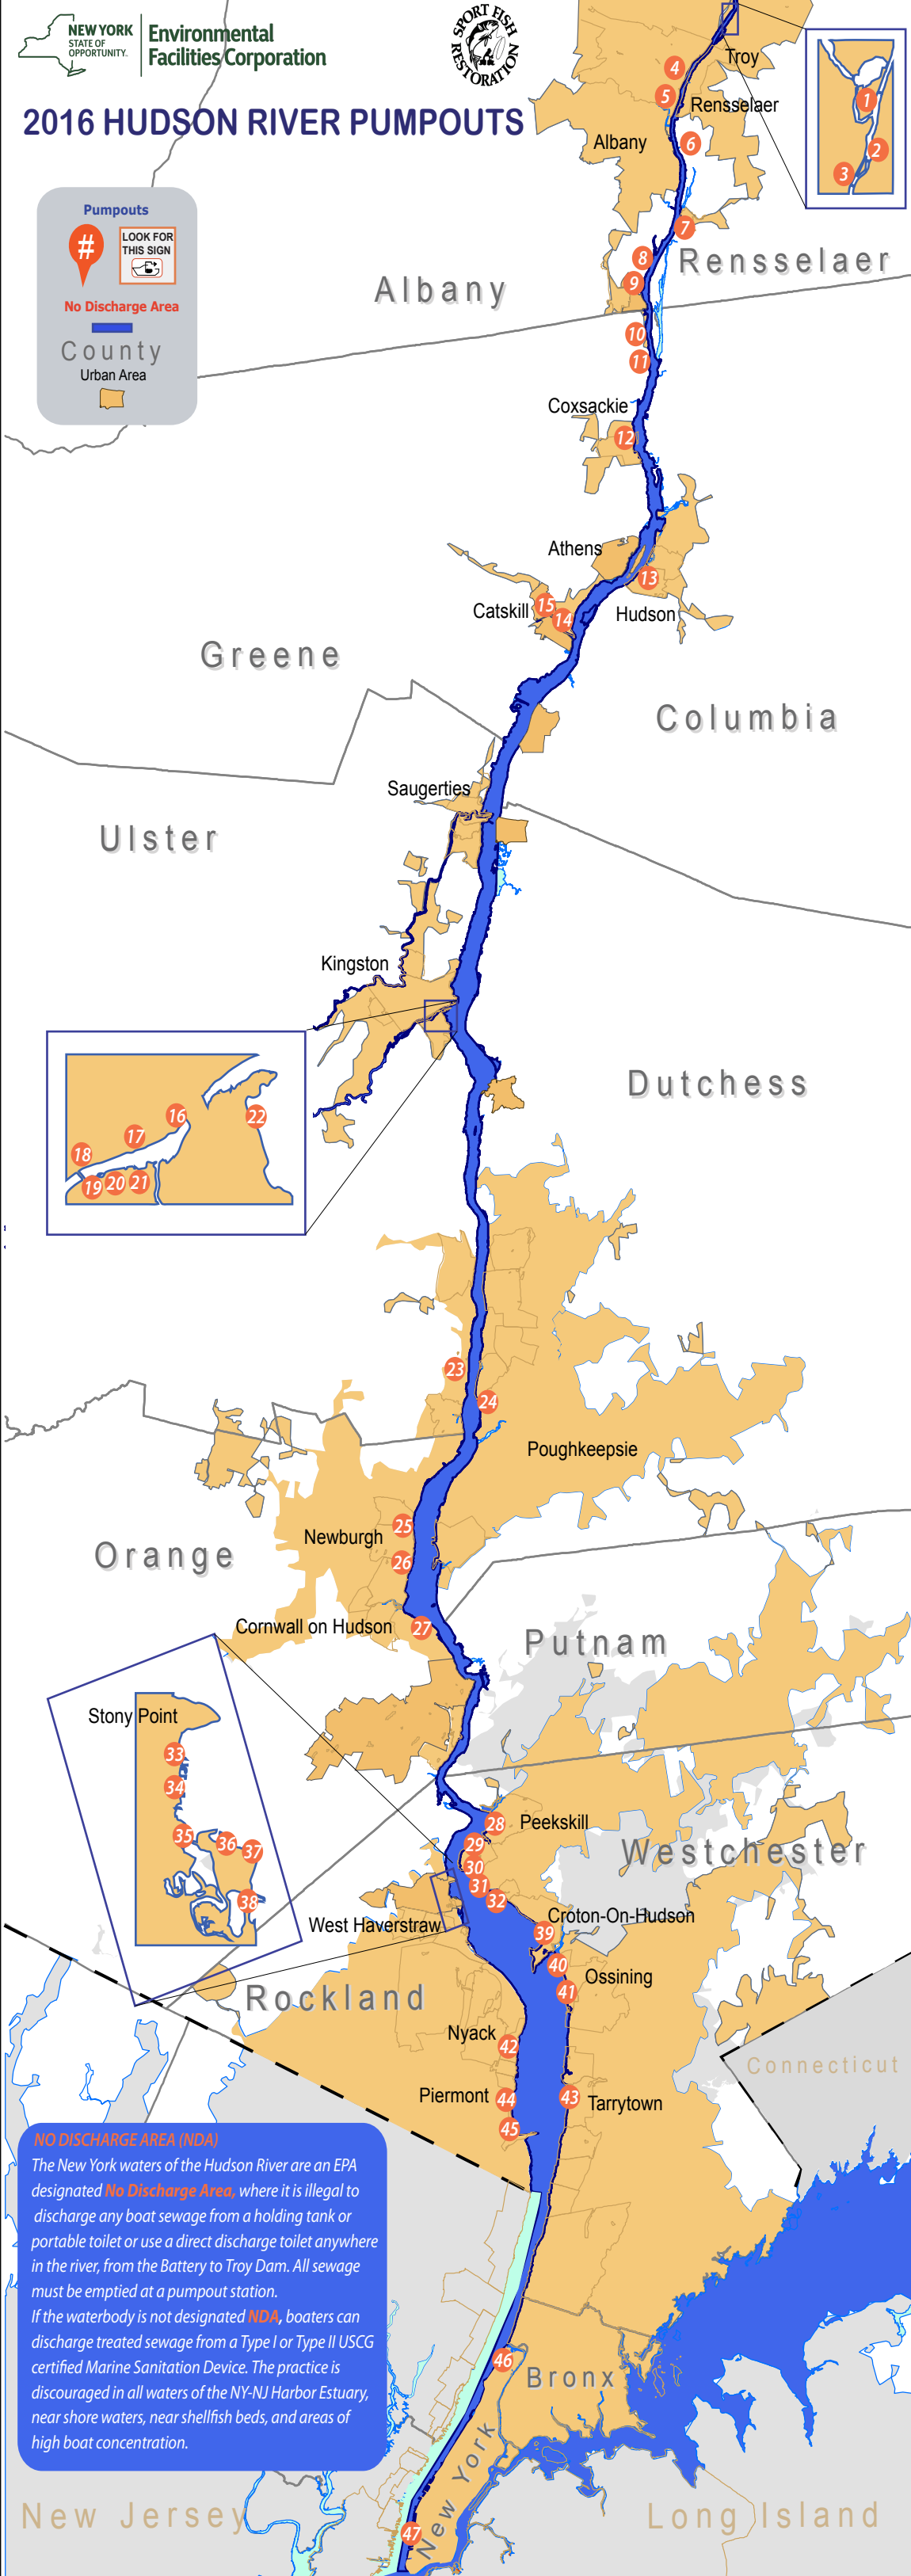

# 2016 HUDSON RIVER PUMPOUTS

**Pumpouts**

# LOOK FOR THIS SIGN

No Discharge Area

County

Urban Area

**NO DISCHARGE AREA (NDA)**  
 The New York waters of the Hudson River are an EPA designated **No Discharge Area**, where it is illegal to discharge any boat sewage from a holding tank or portable toilet or use a direct discharge toilet anywhere in the river, from the Battery to Troy Dam. All sewage must be emptied at a pumpout station.  
 If the waterbody is not designated **NDA**, boaters can discharge treated sewage from a Type I or Type II USCG certified Marine Sanitation Device. The practice is discouraged in all waters of the NY-NJ Harbor Estuary, near shore waters, near shellfish beds, and areas of high boat concentration.

**Troy-Watervliet**

- 1 Van Schaick Island Marina 42.76262 -73.68701 (518) 237-2681
- 2 Troy-C Broadway Landing 42.73646 -73.6879
- 3 Starbuck Island Marina 42.73262 -73.69446 (518) 273-2200

**Albany**

- 4 Dutch Apple Cruises 1 42.64283333 -73.74963889 (518) 463-0220
- 5 Dutch Apple Cruises 2 42.6421167 -73.7508
- 6 Albany Yacht Club / Portable 42.6385833 -73.7495 (518) 465-9228

**Hudson River - NYC**

- 46 NYCDEP - Dyckman Marine Group 40.86966667 -73.932
- 47 Liberty Landing Marina Boat 40.720437, -74.014057 (201) 451-1000