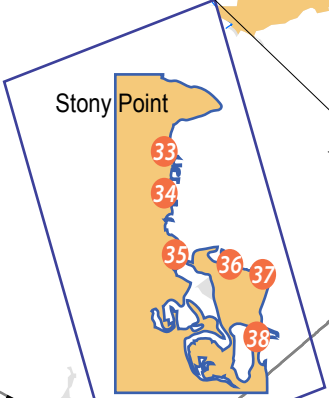

2016 HUDSON RIVER PUMPOUTS

Pumpouts

LOOK FOR THIS SIGN

No Discharge Area

County

Urban Area

NO DISCHARGE AREA (NDA)
The New York waters of the Hudson River are an EPA designated **No Discharge Area**, where it is illegal to discharge any boat sewage from a holding tank or portable toilet or use a direct discharge toilet anywhere in the river, from the Battery to Troy Dam. All sewage must be emptied at a pumpout station.
If the waterbody is not designated **NDA**, boaters can discharge treated sewage from a Type I or Type II USCG certified Marine Sanitation Device. The practice is discouraged in all waters of the NY-NJ Harbor Estuary, near shore waters, near shellfish beds, and areas of high boat concentration.