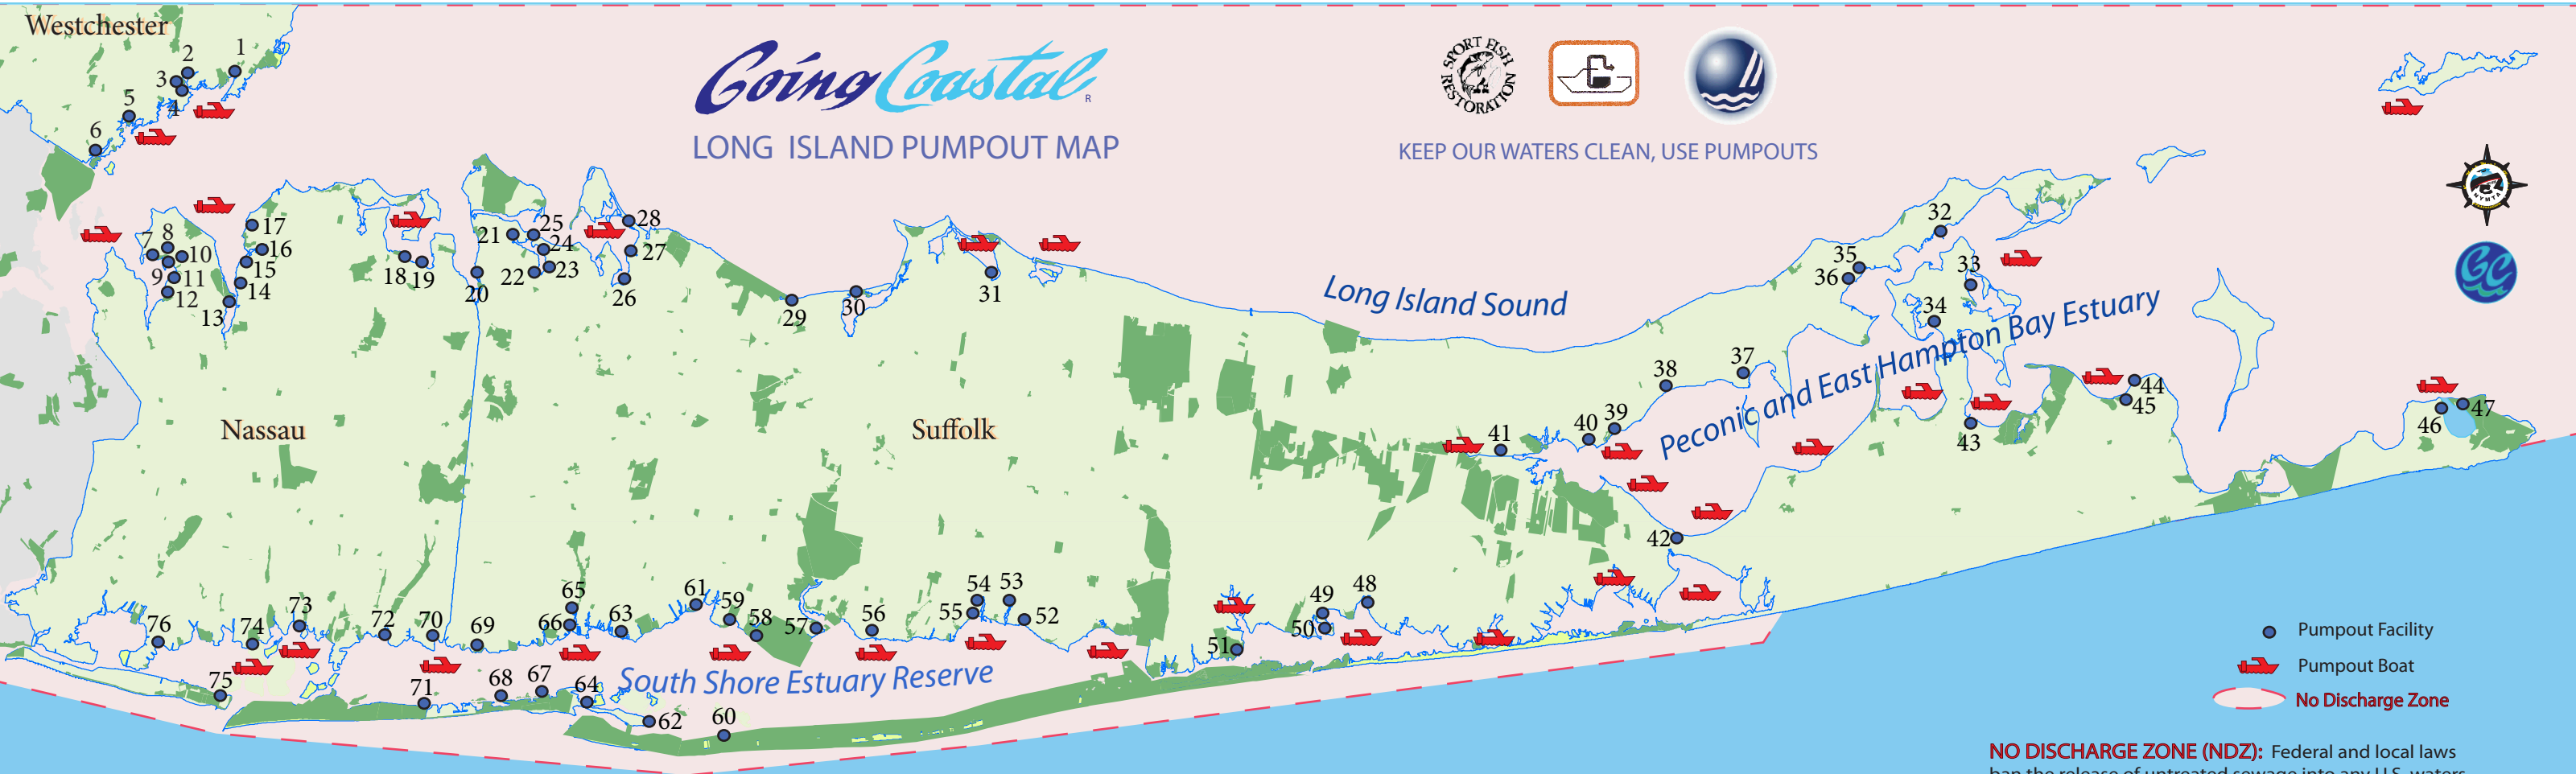

Westchester

Going Coastal

LONG ISLAND PUMPOUT MAP

KEEP OUR WATERS CLEAN, USE PUMPOUTS

- Pumpout Facility
- Pumpout Boat
- No Discharge Zone

NO DISCHARGE ZONE (NDZ): Federal and local laws ban the release of untreated sewage into any U.S. waters. **NDZ** are waters designated by the EPA where even chemically or electrically treated waste from a boats' holding tank is prohibited from being dumped overboard.

PATCHOGUE RIVER & BAY

52. Patchogue Shores Marina	631-475-0790	40.74976, -72.97610
53. Morgan's Swan River Marina	631-758-3524	40.753507, -72.999526
54. Sandspit Marina	631-475-1592	40.747842, -73.01445
55. Island View Marine	631-447-1234	40.750236, -73.017814
Brookhaven Corey Creek Boat	VHF 73	

Going Coastal is a grassroots nonprofit dedicated to connecting people to coastal resources through public education, outreach programs and publishing. Other Pumpout Maps: NY Harbor, Hudson River & Erie Canal.

Visit us at goingcoastal.org
Join us at coastalcommons.net
Like us at facebook.com/goingcoastal.org
Follow us at twitter.com/goingcoastalorg

Long Island Mobile Pumpout Map

NY Harbor Mobile Pumpout Map